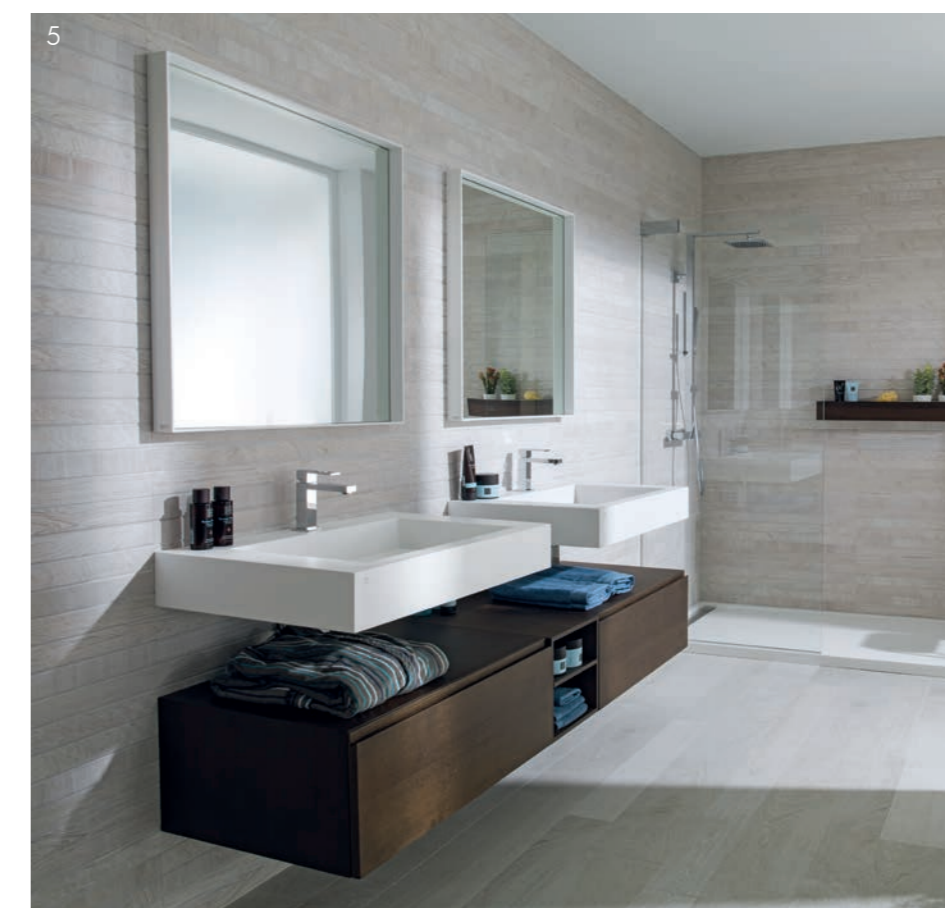

RAS series  
 refined elegance

KRION® BATH  
 PORCELANOSA SOLID SURFACE

# RAS series

Architects and interior designers are moving increasingly toward bathrooms that combine a strong visual appeal with hygiene and top-quality materials.

RAS is a bathroom series with a minimalist contemporary design, made up of countertops, washbasins, bathroom units, shelves and shower trays made of KRION™.

The latest washbasins and bathroom units share the same clear-cut straight lines as the rest of the collection, while its KRION™ countertops and washbasins stand out for their clean design, thanks to the incorporation of a concealed drain and drain cover made of the same material.

As for the complementary bathroom units, they come in a wide variety of designs and dimensions to suit all kinds of bathrooms. In short, functionality has been integrated with the refined elegance of the RAS collection, aimed at the creation of user-friendly bathrooms with a strong contemporary appeal.